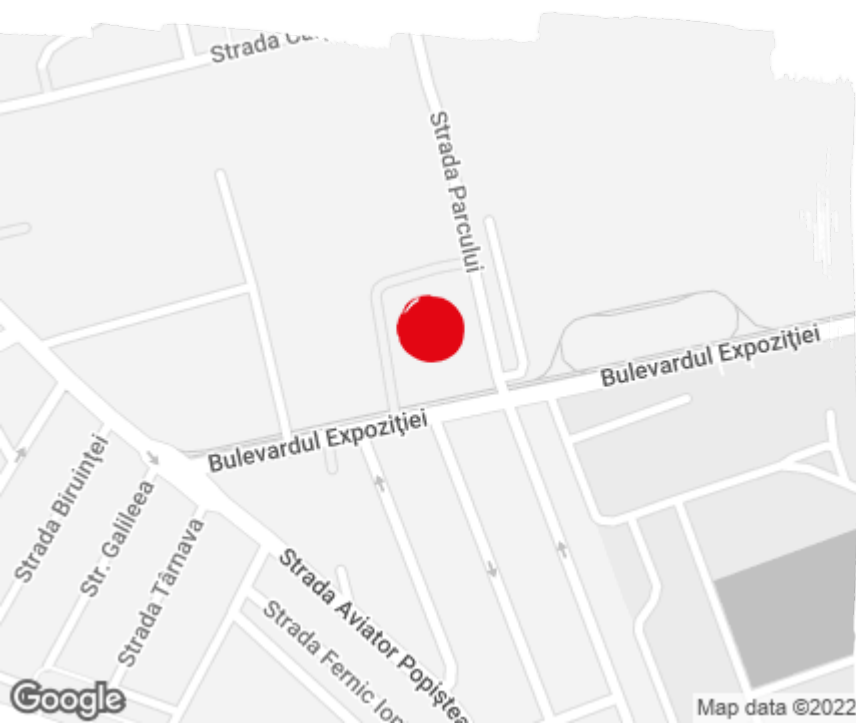

Office to let

Dageco Expozitiei Estate - C1

Bucharest, Sector 1, 2 Expozitiei blvd.

Building information

Building status	Existing
Year of construction	2005
Parking ratio	1 / 79 sq m
Total building area	13 343 sq m

Commercial terms

Office space*	after login *
Parking	after login *
Service charge*	after login *
Minimum lease term	after login *
Availability	after login *

* Asking terms for m²/month

Location

Available space

13 338 sq m

Available office space

2 168 sq m

Minimum office space